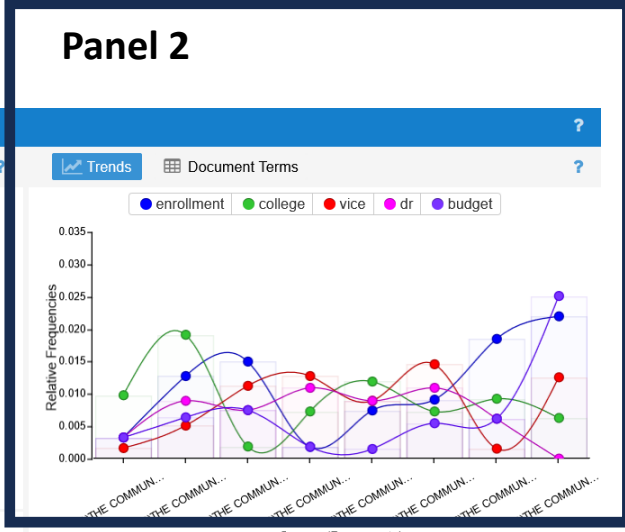

Scale: [ ] Terms: [ ]

Summary Documents Phrases

This corpus has 8 documents with 4,661 total words and 1,144 unique word forms. Created 2 seconds ago.

Document Length:

- Longest: THE COMMUNITY COLLEGE... (783); THE COMMUNITY COLLEGE... (671); THE COMMUNITY COLLEGE... (648); THE COMMUNITY COLLEGE... (612); THE COMMUNITY COLLEGE... (548)
- Shortest: THE COMMUNITY COLLEGE... (318); THE COMMUNITY COLLEGE... (533); THE COMMUNITY COLLEGE... (548); THE COMMUNITY COLLEGE... (548); THE COMMUNITY COLLEGE... (612)

Vocabulary Density:

- Highest: THE COMMUNITY COLLEGE... (0.566); THE COMMUNITY COLLEGE... (0.523); THE COMMUNITY...

items: [ ]

Panel 3

Contexts Bubblelines Correlations

Document	Left	Term	Right
THE C...	for program expansion to create	en...	growth. Advanced Manufacturing, Welding, Ho...
THE C...	expanded or developed to produce	en...	growth. STRATEGIC BUDGET INITIATIVES: V...
THE C...	on that project. WINTER/SPRING	en...	UPDATE: Dean of Enrollment Services
THE C...	SPRING ENROLLMENT UPDATE: Dean of	en...	Services Brian Hammond provided a
THE C...	Hammond provided a positive FTE	en...	report for Spring Semester which
THE C...	the stretch budget. Continuing Education	en...	has now met 69.7% of
THE C...	budget. He is optimistic that	en...	will reach 100% compared to