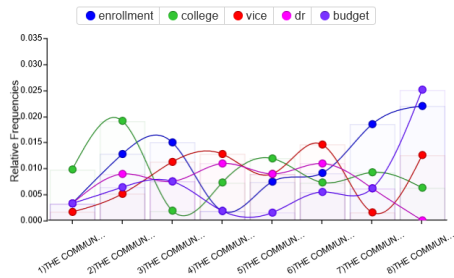

Vocabulary Density:

- Highest: THE COMMUNITY COLLEGE... (0.566); THE COMMUNITY COLLEGE... (0.523); THE COMMUNITY...

items: []

Panel 3

Contexts Bubblelines Correlations

Document	Left	Term	Right
THE C...	for program expansion to create	en...	growth. Advanced Manufacturing, Welding, Ho...
THE C...	expanded or developed to produce	en...	growth. STRATEGIC BUDGET INITIATIVES: V...
THE C...	on that project. WINTER/SPRING	en...	UPDATE: Dean of Enrollment Services
THE C...	SPRING ENROLLMENT UPDATE: Dean of	en...	Services Brian Hammond provided a
THE C...	Hammond provided a positive FTE	en...	report for Spring Semester which
THE C...	the stretch budget. Continuing Education	en...	has now met 69.7% of
THE C...	budget. He is optimistic that	en...	will reach 100% compared to

INTERPRETING VOYANT RESULTS

Panel 1 provides three different ways of visualizing patterns of words in your collection of texts. You can toggle between them using the icons at the top of the panel.

Cirrus View: A word cloud with the words found most commonly in the documents; more common words appear larger.

Terms View: Shows a trend line for the words that appear most frequently in the documents. The dots identify the individual documents with highest and lowest instances of each word.

Links View: Shows the frequency with which common words are linked together in phrases.

Panel 2: Visualizes trends in the frequency of words over time. The dots show the frequency of words in each individual document.

Panel 3: Visualizes the phrases that appear to the left and right of the most commonly used words in the text. The screen below shows the phrases that most often surrounded the word “enrollment.”