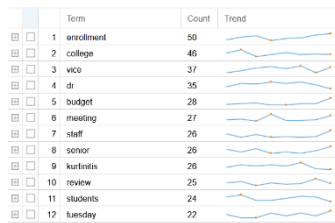

Vocabulary Density:

- Highest: THE COMMUNITY COLLEGE... (0.566); THE COMMUNITY COLLEGE... (0.523); THE COMMUNITY...

items: []

Panel 3

Contexts Bubblelines Correlations

Document	Left	Term	Right
THE C...	for program expansion to create	en...	growth. Advanced Manufacturing, Welding, Ho...
THE C...	expanded or developed to produce	en...	growth. STRATEGIC BUDGET INITIATIVES: V...
THE C...	on that project. WINTER/SPRING	en...	UPDATE: Dean of Enrollment Services
THE C...	SPRING ENROLLMENT UPDATE: Dean of	en...	Services Brian Hammond provided a
THE C...	Hammond provided a positive FTE	en...	report for Spring Semester which
THE C...	the stretch budget. Continuing Education	en...	has now met 69.7% of
THE C...	budget. He is optimistic that	en...	will reach 100% compared to

INTERPRETING VOYANT RESULTS

Panel 1 provides three different ways of visualizing patterns of words in your collection of texts. You can toggle between them using the icons at the top of the panel.

Cirrus View: A word cloud with the words found most commonly in the documents; more common words appear larger.

Terms View: Shows a trend line for the words that appear most frequently in the documents. The dots identify the individual documents with highest and lowest instances of each word.

Links View: Shows the frequency with which common words are linked together in phrases.