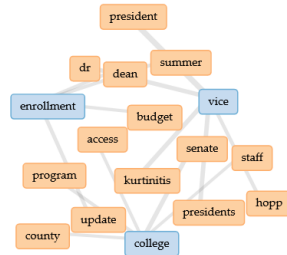

Vocabulary Density:

- Highest: THE COMMUNITY COLLEGE... (0.566); THE COMMUNITY COLLEGE... (0.523); THE COMMUNITY...

items: []

Panel 3

Contexts Bubblelines Correlations

Document	Left	Term	Right
THE C...	for program expansion to create	en...	growth. Advanced Manufacturing, Welding, Ho...
THE C...	expanded or developed to produce	en...	growth. STRATEGIC BUDGET INITIATIVES: V...
THE C...	on that project. WINTER/SPRING	en...	UPDATE: Dean of Enrollment Services
THE C...	SPRING ENROLLMENT UPDATE: Dean of	en...	Services Brian Hammond provided a
THE C...	Hammond provided a positive FTE	en...	report for Spring Semester which
THE C...	the stretch budget. Continuing Education	en...	has now met 69.7% of
THE C...	budget. He is optimistic that	en...	will reach 100% compared to

INTERPRETING VOYANT RESULTS

Panel 1 provides three different ways of visualizing patterns of words in your collection of texts. You can toggle between them using the icons at the top of the panel.

Cirrus View: A word cloud with the words found most commonly in the documents; more common words appear larger.

Terms View: Shows a trend line for the words that appear most frequently in the documents. The dots identify the individual documents with highest and lowest instances of each word.

Links View: Shows the frequency with which common words are linked together in phrases.

Panel 2: Visualizes trends in the frequency of words over time. The dots show the frequency of words in each individual document.

Panel 3: Visualizes the phrases that appear to the left and right of the most commonly used words in the text. The screen below shows the phrases that most often surrounded the word “enrollment.”